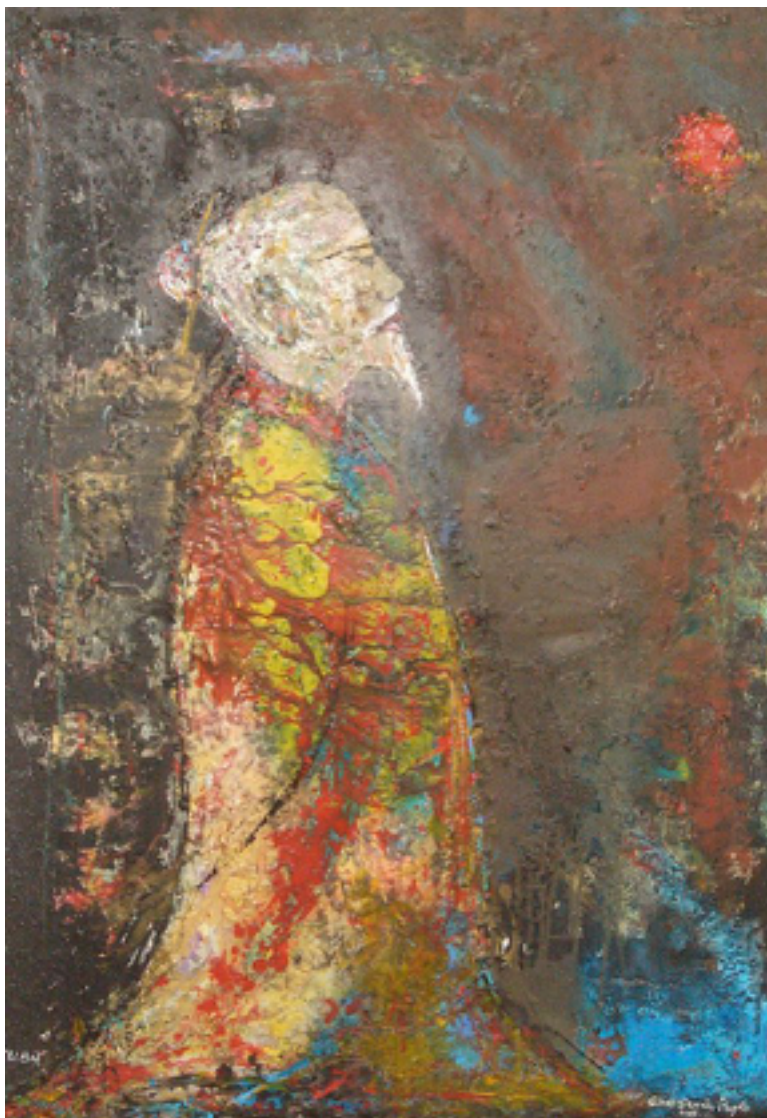

GINES SERRAN
KIMONO
MIXED MEDIA ON CANVAS
39" X 94.5"
2007, CHINA

NINA TORRES | FINE ART

Wynwood Arts District
2033 NW 1st Place | Miami, FL. 33127
T 305.395.3599
M 973.270.7774
T 212.537.6807
info@ninatorresfineart.com