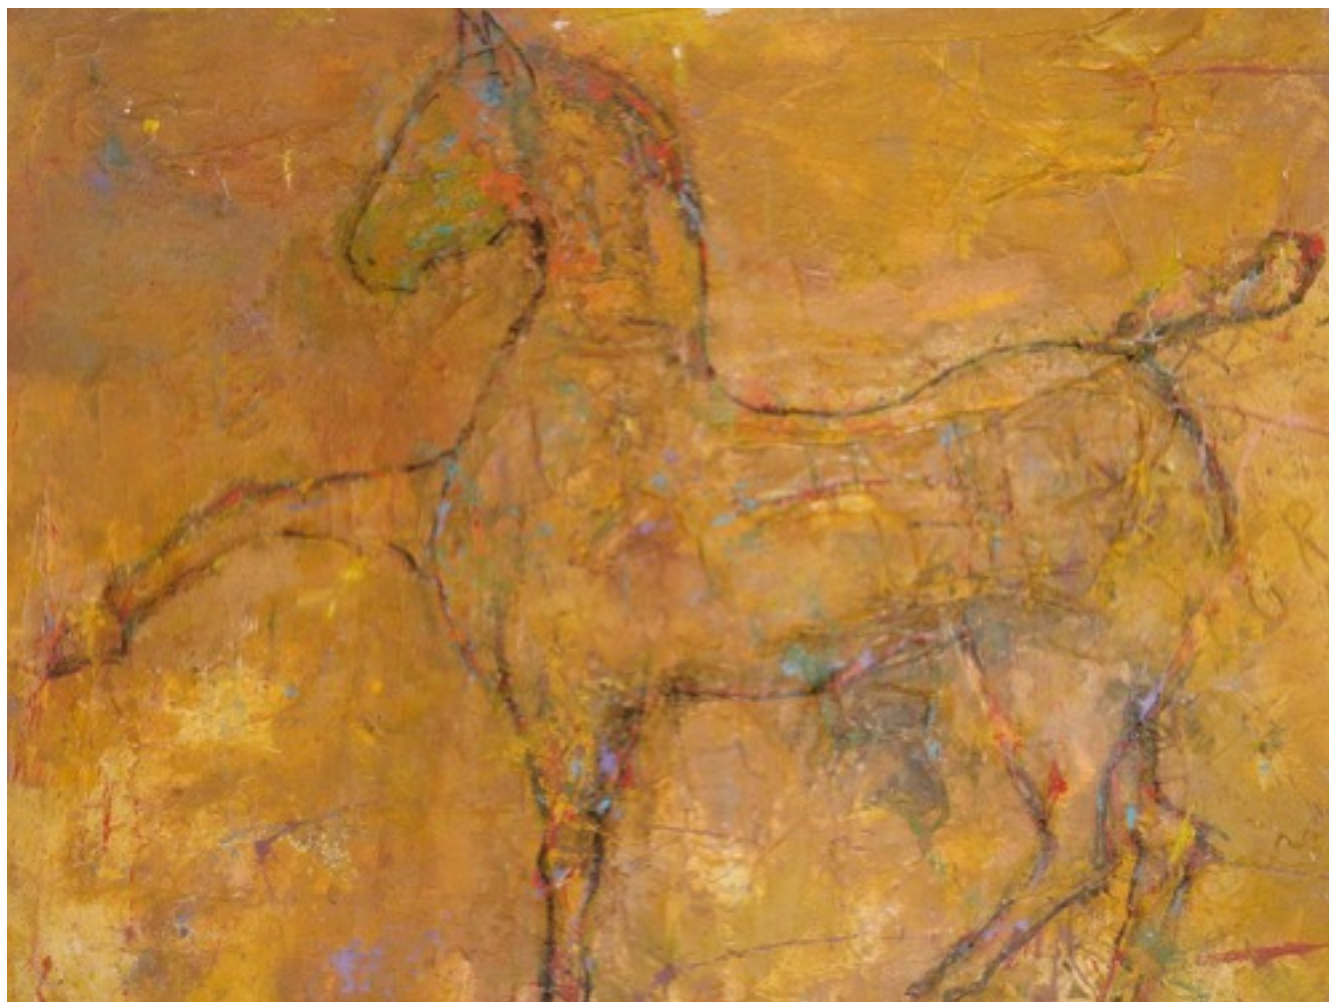

NINA TORRES | FINE ART

Wynwood Arts District
2033 NW 1st Place | Miami, FL. 33127
T 305.395.3599
M 973.270.7774
T 212.537.6807
info@ninatorresfineart.com