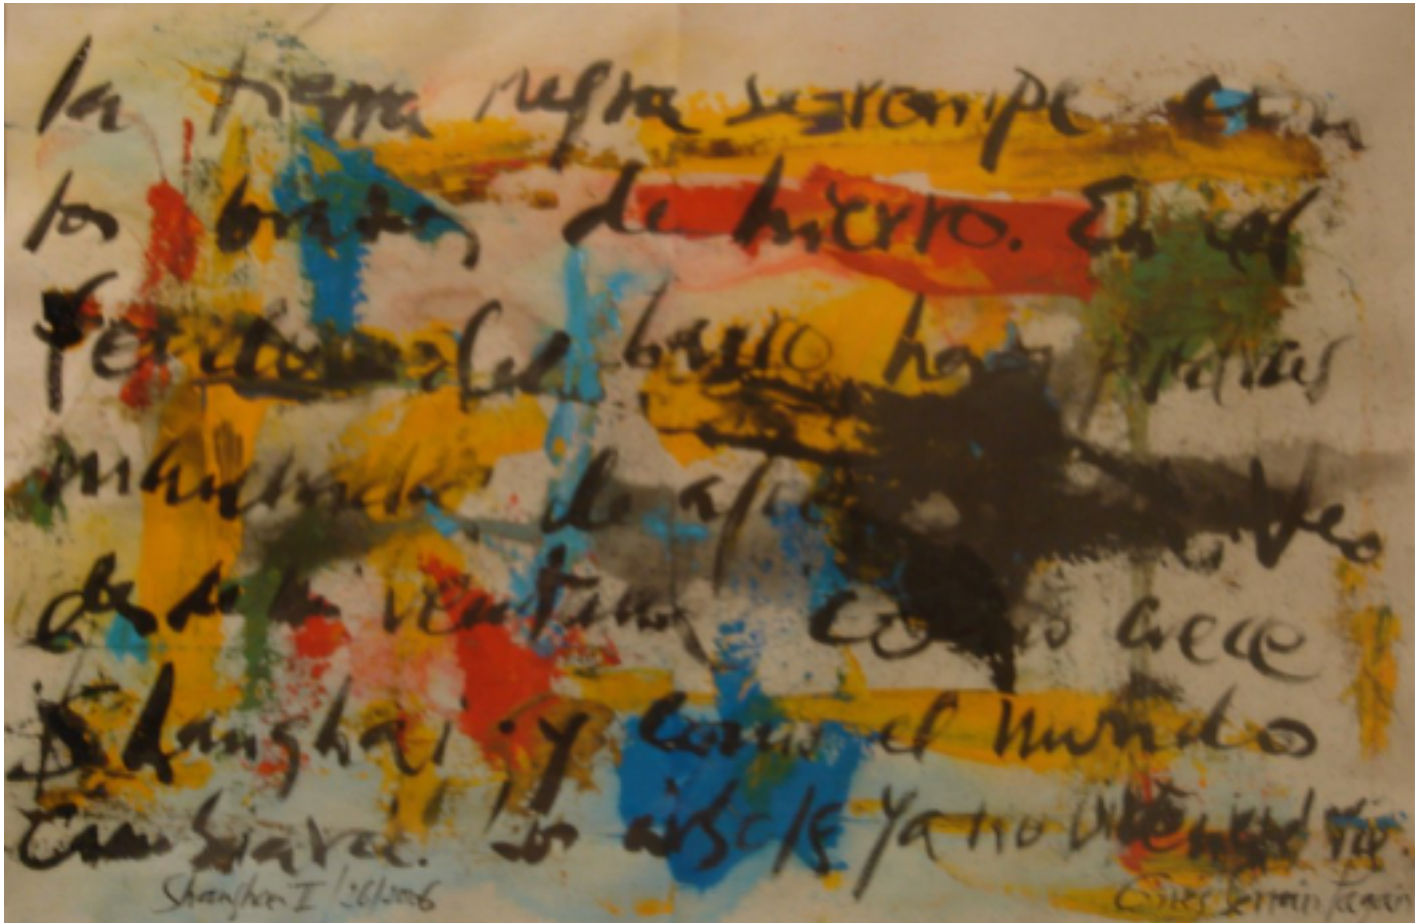

NINA TORRES | FINE ART

Wynwood Arts District
2033 NW 1st Place | Miami, FL. 33127
T 305.395.3599
M 973.270.7774
T 212.537.6807
info@ninatorresfineart.com

GINES SERRAN

POEM TO THE HUANG PU RIVER (IV)
MIXED MEDIA ON CANVAS
15.5" X 23.5"
2008, SHANGHAI